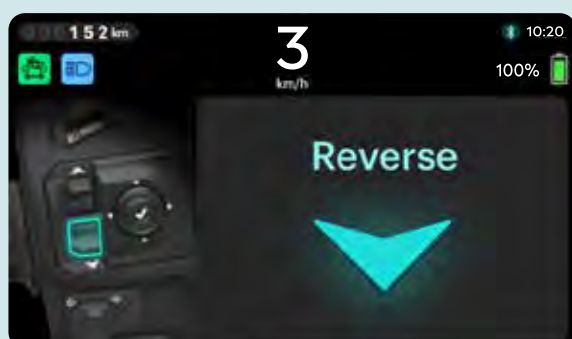

Twin-fork suspension for smooth, confident rides.